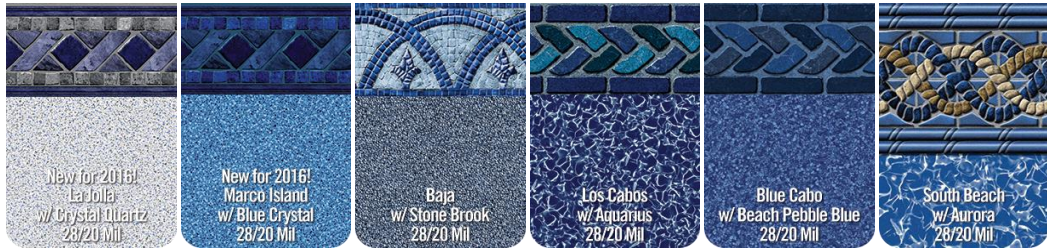

Destination Series™ Inground Vinyl Liners
 Available as NOTED in 20 or 28 Mil (Upcharge)

Signature Series™ Inground Vinyl Liners
 Available in 28/20 Mil (No upcharge applies)

Signature PLUS Series™ Inground Vinyl Liners
 Available in 28/28 Mil (No upcharge applies)