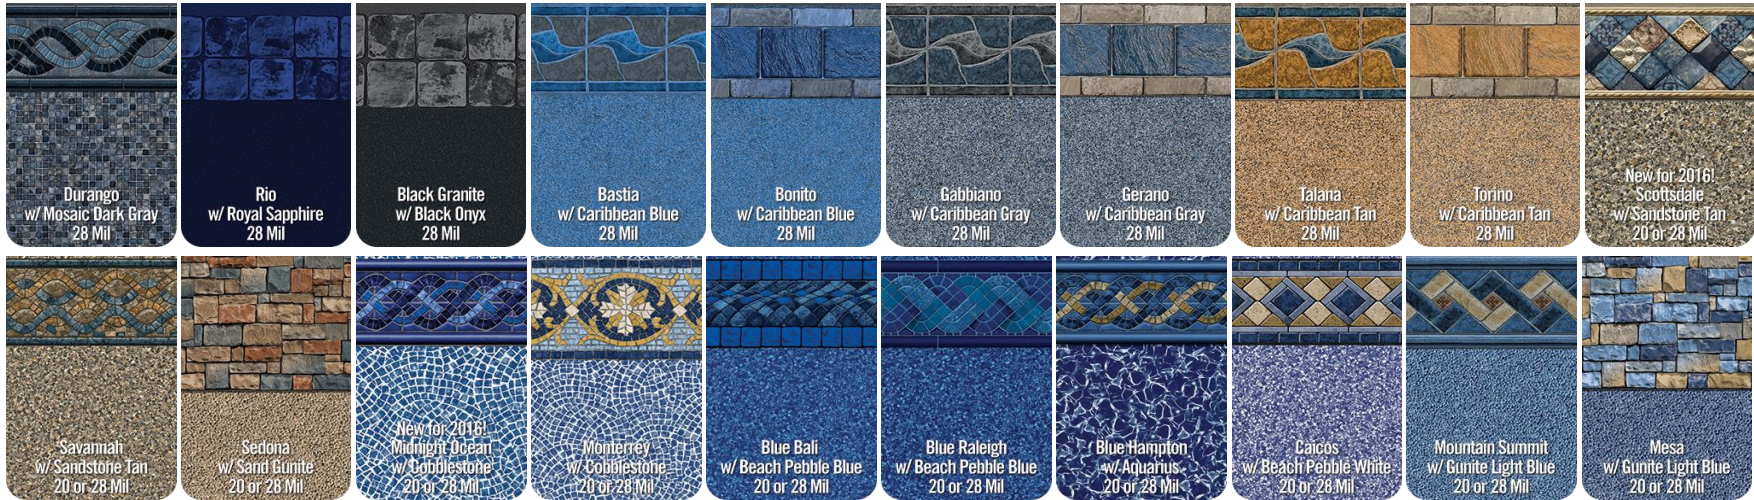

Destination Series™ Inground Vinyl Liners
 Available as NOTED in 20 or 28 Mil (Upcharge)

Signature Series™ Inground Vinyl Liners
 Available in 28/20 Mil (No upcharge applies)

Signature PLUS Series™ Inground Vinyl Liners
 Available in 28/28 Mil (No upcharge applies)